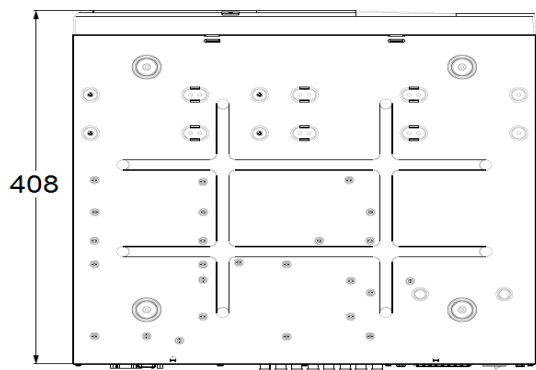

Appearance

Important

- Safety Precaution: Carefully read the user's manual before using this product.

- All pictures are simulated.
- Weights and dimensions are approximate.
- Specifications are subject to change without notice.
- These products may be subject to export control regulations.

DISTRIBUTED BY: