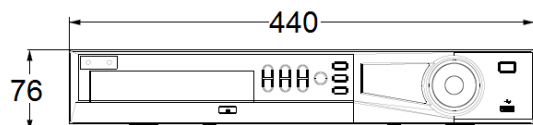

Appearance

Important

- Safety Precaution: Carefully read the user's manual before using this product.

- All pictures are simulated.
- Weights and dimensions are approximate.
- Specifications are subject to change without notice.
- These products may be subject to export control regulations.

DISTRIBUTED BY: