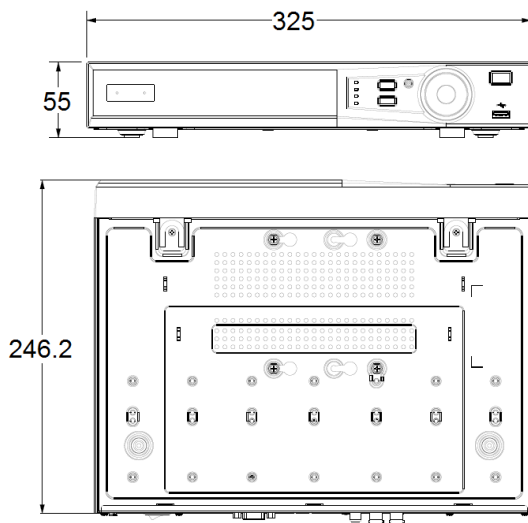

Appearance

Important

- Safety Precaution: Carefully read the user's manual before using this product.

- All pictures are simulated.
- Weights and dimensions are approximate.
- Specifications are subject to change without notice.
- These products may be subject to export control regulations.

DISTRIBUTED BY: